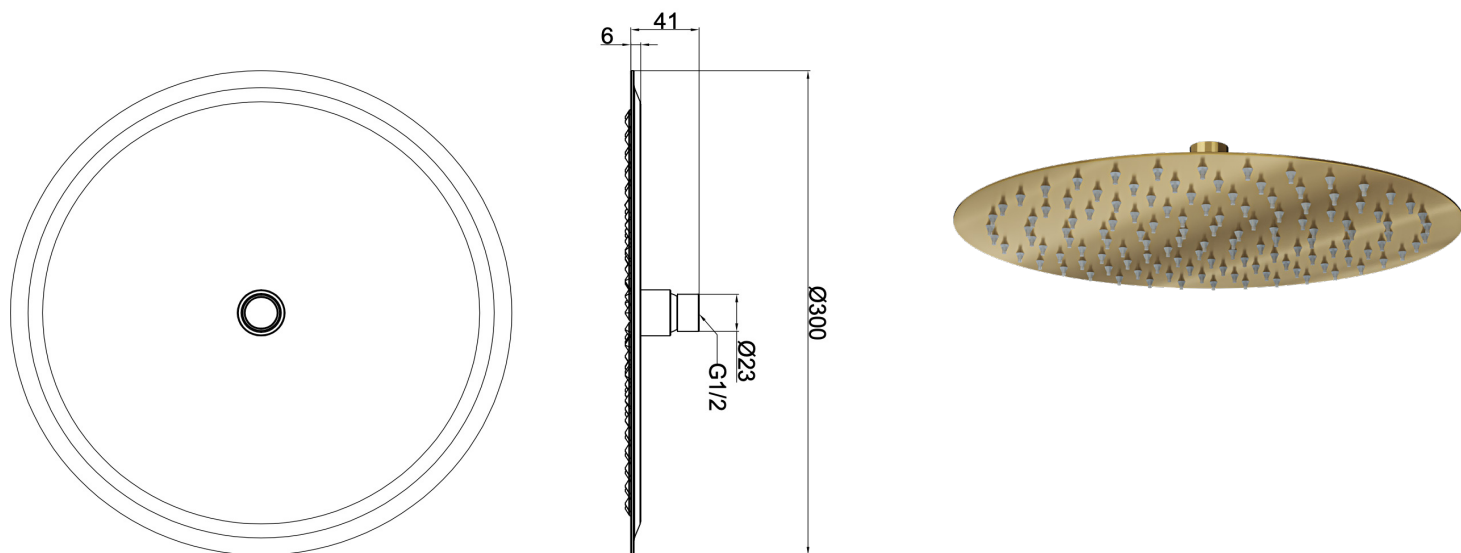

Soul 300mm Round Shower Head

Brushed Brass

Product Specifications

Code	SOU-300R-BB
Barcode	9339897011372
Material	304 Stainless Steel
Finish	Brushed Brass

WELS Rating	3 Star
WELS Reg No	S17536
WELS L/Min	9L/Min